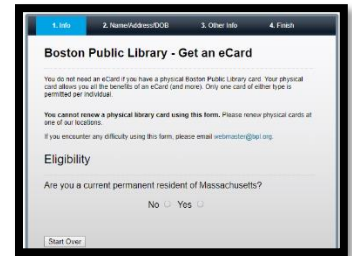

Accessing the Boston Public Library's online subscription of MORNINGSTAR INVESTMENT RESEARCH CENTER & VALUE LINE

1. Go to http://www.bpl.org/contact/form_ecard.php and sign up for a Boston Public Library eCard - *you need to be a Massachusetts resident*