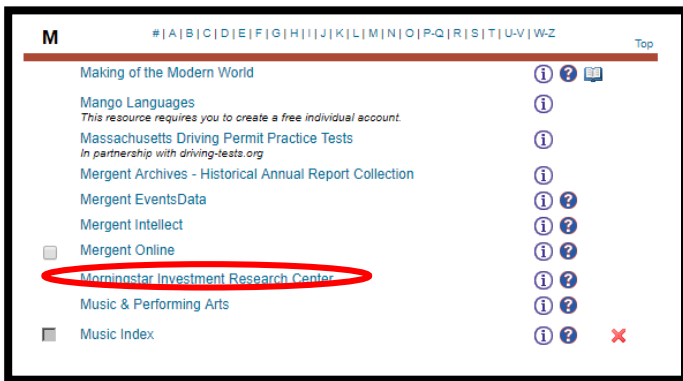

Accessing the Boston Public Library's online subscription of MORNINGSTAR INVESTMENT RESEARCH CENTER & VALUE LINE

1. Go to http://www.bpl.org/contact/form_ecard.php and sign up for a Boston Public Library eCard - *you need to be a Massachusetts resident*

2. Once you have signed up, go to BPL eResources <http://www.bpl.org/electronic/alpha.asp>

3. Scroll down list to M's or V's and click on Morningstar Investment Research Center or Value Line

4. You will be prompted to sign in using your BPL eCard number & 4-digit PIN